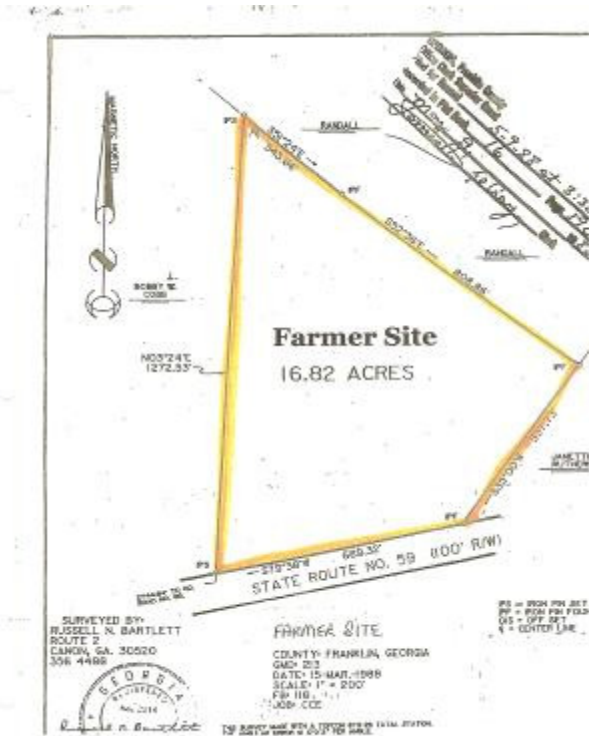

Farmer Site

Total Acreage 16.82 +/-

Available Acreage 16.82 +/-

Water City of Lavonia
10" main

All Utilities available

Sewer City of Lavonia
8" main

Power Customer Choice

Gas Toccoa Natural Gas